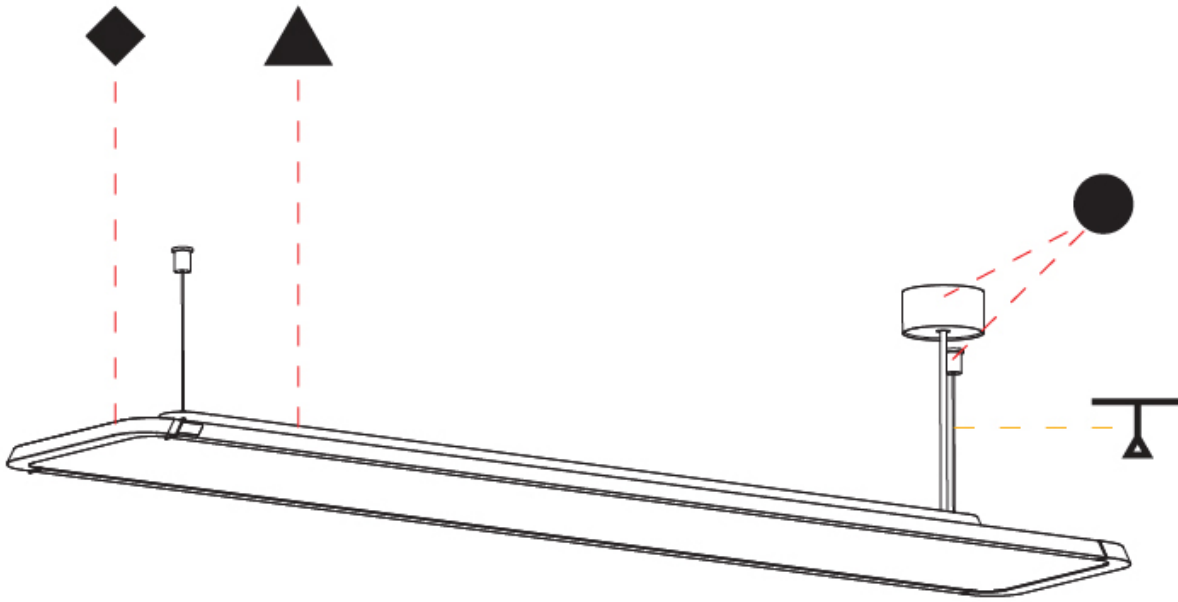

HADI-M AURA SURFACE

A300407-

PROJECT	_____
TYPE	_____
SPECIFIER	_____
QUANTITY	_____
DATE	_____